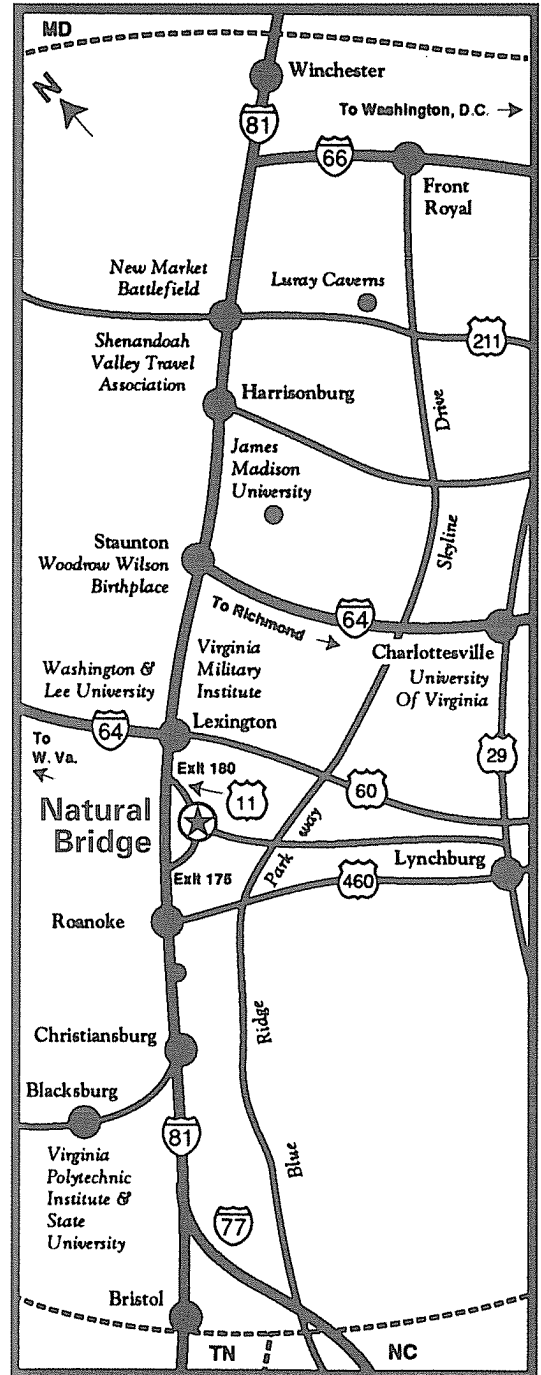

NATURAL BRIDGE OF VIRGINIA®

Location and Directions

**Whether coming from near or far,
it's easy to get to Natural Bridge.**

Enjoy the convenience of our proximity to I-81 (under 5 minutes, on Rt. 11 at 130) and I-64. Plus, we're just 30 minutes from the Roanoke Airport, and 15 minutes from the scenic Blue Ridge Parkway. From I-81, take Route 11, exit 180 (from the North) or 175 (from the South) to our Inn & Conference Center entrance.

We look forward to welcoming you to the Natural Bridge of Virginia!

Distances to Natural Bridge

Blacksburg, VA 69	Baltimore, MD 226
Charlottesville, VA. 80	Charleston, WV. 195
Fredericksburg, VA . . . 150	Charlotte, NC. 225
Harrisonburg, VA 70	Columbus, OH 407
Lexington, VA. 16	Greensboro, NC 138
Lynchburg, VA 35	New York, NY. 460
Norfolk, VA 195	Philadelphia, PA 330
Richmond, VA 135	Pigeon Forge, TN . . . 282
Roanoke, VA. 35	Pittsburgh, PA. 300
Asheville, NC 270	Washington, DC 180